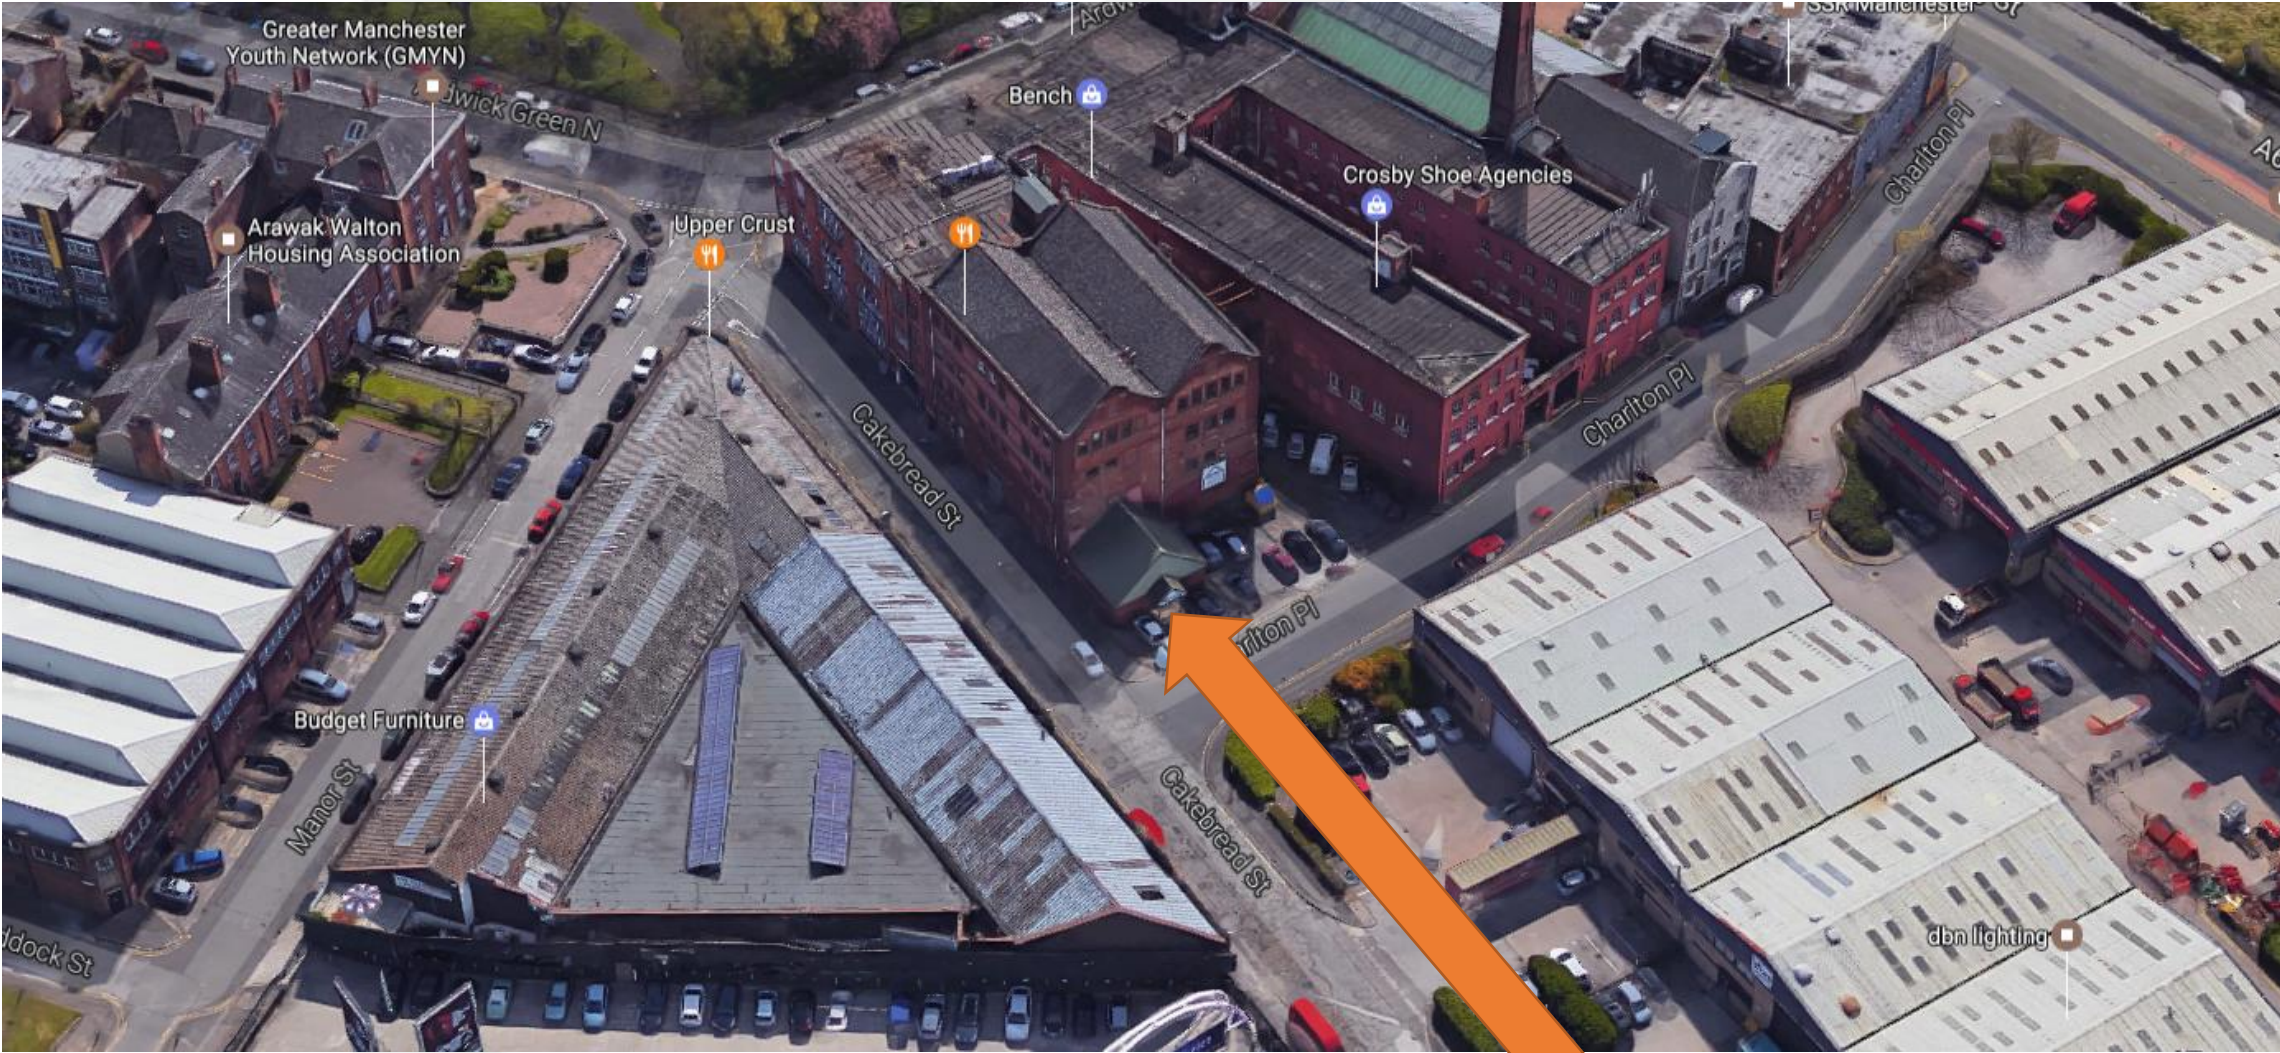

# Progress Centre

Progress Centre is located on the corner of Charlton Place & Cakebread Street

Main entrance & reception